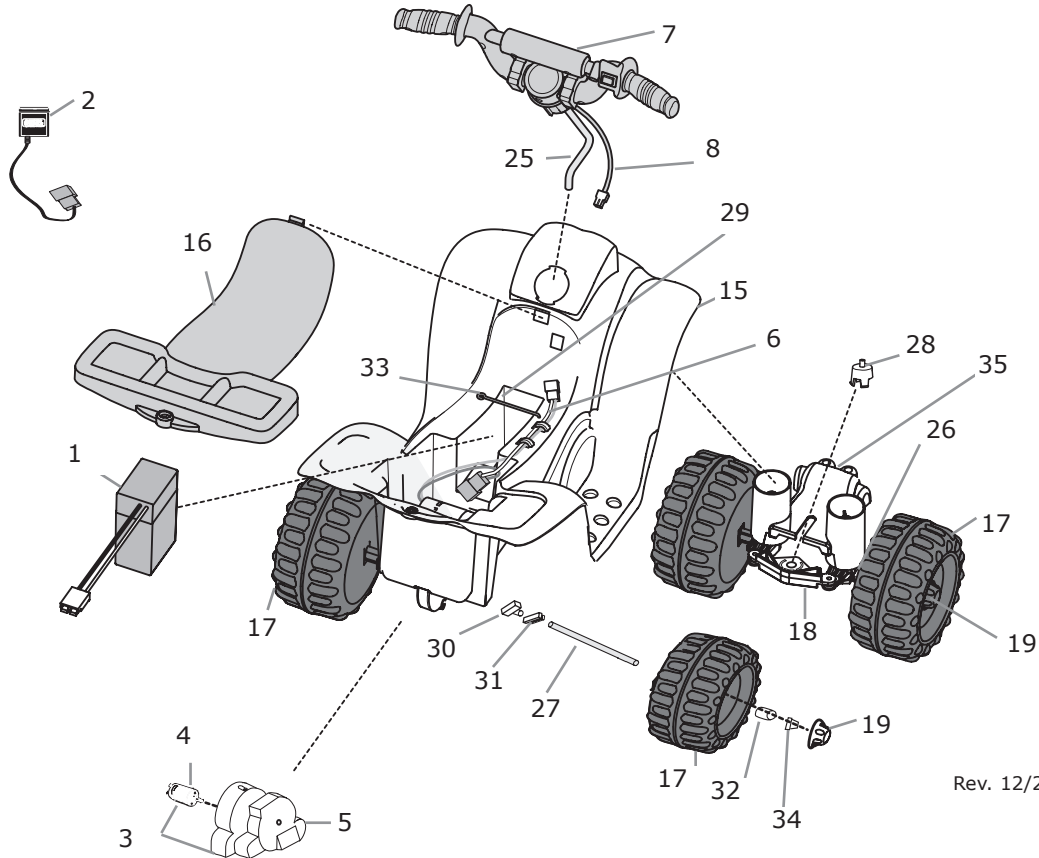

Age Range: 1-3 years
 Weight Limit: 40 lbs.
 Surfaces: Grass/Asphalt/Hard Surfaces
 Speed: 2 mph
 Colors: Green Body/Black Seat/
 Black Wheels
 Intro: 2007
 Suggested Retail: \$64.88
 Box Dimensions: 26.250 x 13 x 16.375
 17 lbs
 Warranty: One Year Vehicle
 6 Months Battery

M7331

Lil Quad Restage

PW Toddler Series

6V 4 Amp

Rev. 12/20/07

Item No.	Description	Part No.	Qty	Item No.	Description	Part No.	Qty
Working / Electrical Parts				Hardware / Metal Parts			
1.	6V 4Amp Battery	00801-1457	1	25.	Steering Column	J8473-4539A	1
2.	6V 4Amp Charger	00801-1483	1	26.	Front Axle	77760-4519	2
3.	Motor Gearbox Assy	00968-3900	1	27.	Rear Axle	77760-4529	1
4.	Motor Assy	00968-3700	1	28.	Steering Column Retainer	77760-2359	1
5.	Gearbox Assy #10	00968-3800	1	29.	Battery Retainer	74230-4129	1
6.	Main Wiring Harness	77760-9699	1	30.	Rectangular Bushing	76920-2549	2
7.	Handlebar Assembly w/harness (Includes handlebar harness/switch & steering column)	M7331-9209	1	31.	Wheel Bushing	76920-2659	2
8.	Handlebar Harness w/switch	77760-9799	1	32.	Bushing Retainer Keeper	M7331-2129	4
				33.	8 x 7/8 Trusshead Screw	0801-0228	2
				34.	.354 Cap Nut	0801-0604	8
				35.	Brushguard	K0452-2139	1
Plastic/Other Parts				Parts Not Shown			
15.	Vehicle w/Seat	N/A	1	Owner's Manual	M7331-0920	1	
16.	Seat	M7331-6149	1	Label Sheet	M7331-0310	1	
17.	Wheel	77760-2119	4	PW Emblem	00801-1503	1	
18.	Front Wheel Assembly	M7331-9139	1	5/16 Washer	0801-0253	2	
19.	Hubcap	K4565-2349	4	PIC Switch Pushbutton	00801-0697	1	